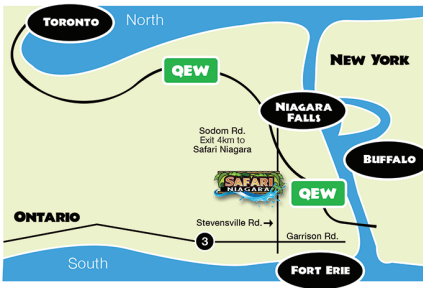

Safari Niagara is closed to the public on August 15, 2018 for a private function.

Expiry: October 8, 2018

15462018

ONLY **10** MINUTES FROM NIAGARA FALLS!

**From Niagara Falls:**  
Follow the QEW south to Fort Erie and exit at Sodom Road. Turn right onto Sodom Road and drive about 4kms to Safari Niagara.

**From Toronto:**  
Follow the QEW south past Niagara Falls to Sodom Road. Turn right onto Sodom Road and drive 4kms to Safari Niagara

**From Buffalo:**  
Follow the QEW north and exit at Sodom Road. Turn left onto Sodom Road and drive about 4 kms to Safari Niagara.